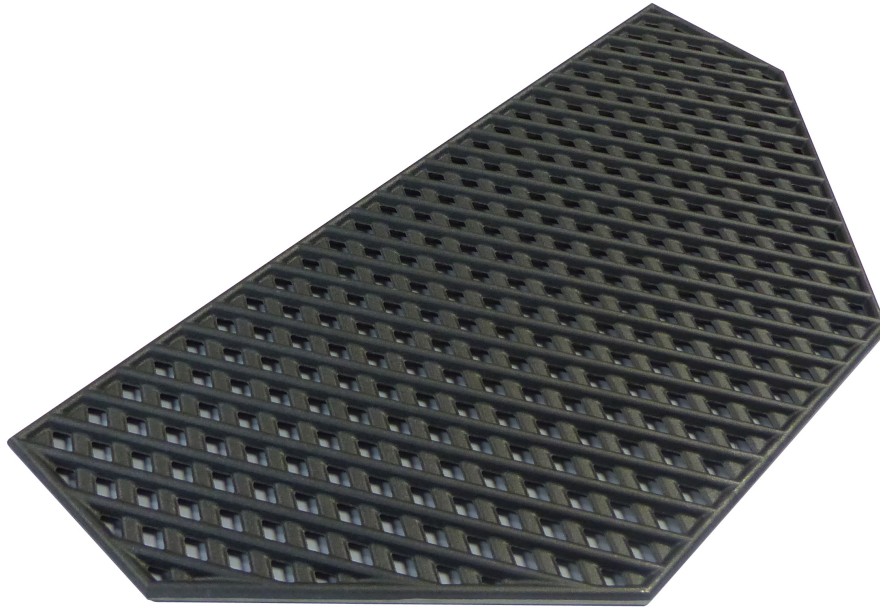

Art.-Nr. 17-80500

## Half Cast Iron Grid | for Diamant Grill

*Neumärker*<sup>®</sup>

### Description

Massive cast-iron grid for a perfect branding. The thickness of 15mm of this heavy grate stores the heat ideally and does not cool down when loaded with raw meat. The reversible grill has one side for a diamond-shaped branding and one side for a strip branding.

### Technical data

**Width x depth x height:** 600 x 300 x 15 mm

**Net-weight:** 7 kg