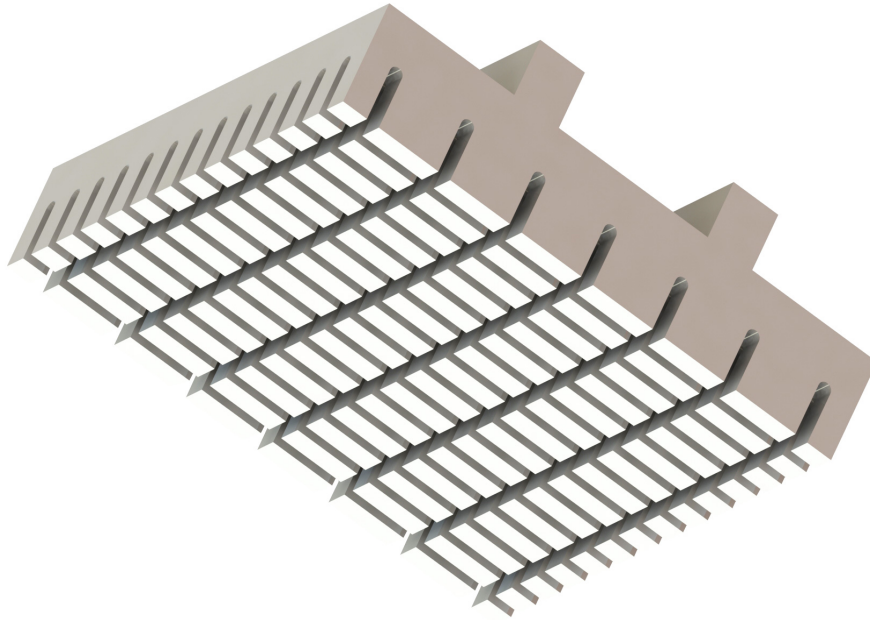

Art.-Nr. 9-90287-05

Pusher 12x100 mm for Lettuce
Cutter

Neumärker[®]

Description

- alternative blade set for the Lettuce Cutter
- cuts rectangles of 100x12 mm
- there is always a blade set and a pusher needed